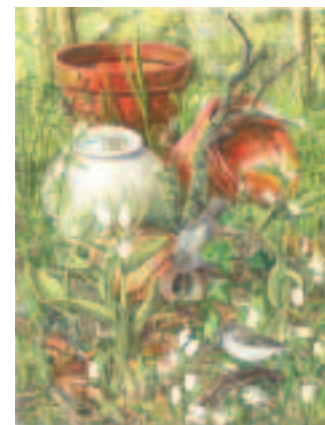

IN THE FIREPLACE TO THE ENTRANCE LOUNGE: ORIGINAL & PRINT.

£85

Fine Art framed print. White Helleborines and Chiffchaffs. Print 12/350 (Whimsy Jigsaw puzzle available too)

£250

An old cock in a tree at Woodbridge Original Water Colour Handmade gun metal finish frame, archival mount